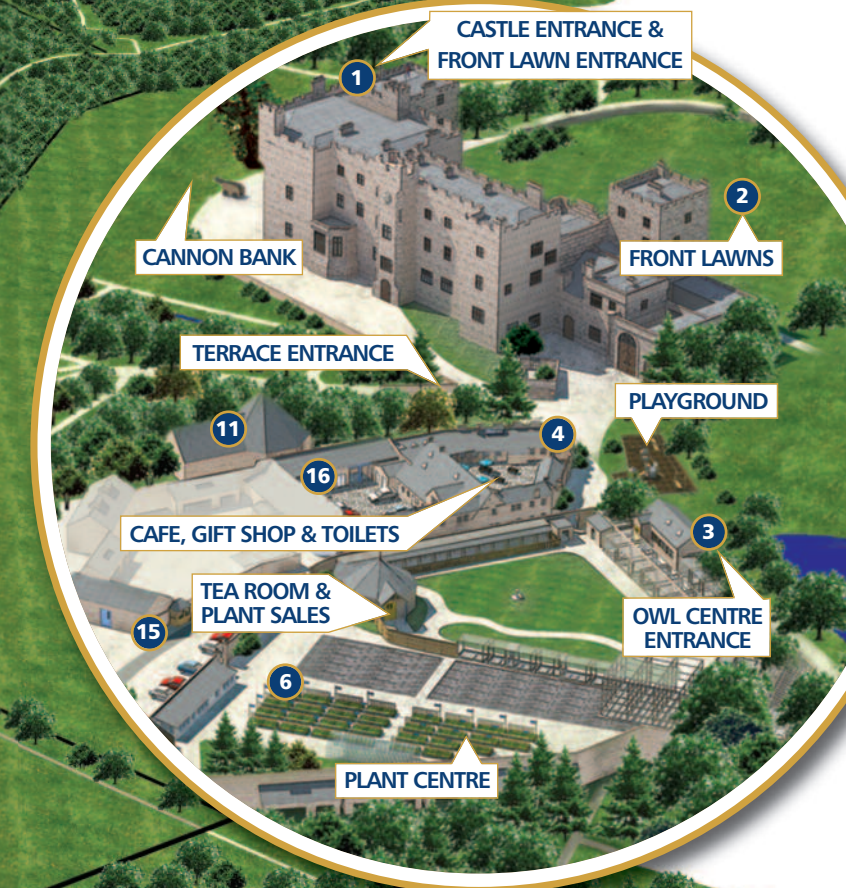

MUNCASTER CASTLE AND GARDENS

SITE PLAN

- 1. Muncaster Castle**
Castle Entrance
Front Lawn Entrance
- 2. Castle Front Lawn**
- 3. World Owl Centre**
Owl Garden Tea Room & Plant Sales
- 4. Stable Yard**
Cafe
Gift Shop
Toilets (Baby Changing/ Disabled)
Old Laundry Function Room
Kids Playground (Opposite)
- 5. Muncaster Church**
- 6. Plant Centre**
- 7. MeadowVole Maze**
- 8. Mary Bragg's Summerhouse**
- 9. Terrace Summerhouse**
- 10. Sea View Summerhouse**
- 11. Muncaster Interactive**
- 12. Information Centre**
- 13. Main Gate**
- 14. Church Gate**
- 15. Church Lane**
Coach Parking
Disabled Parking
Toilets
- 16. Offices**
Muncaster Reception
World Owl Trust Offices